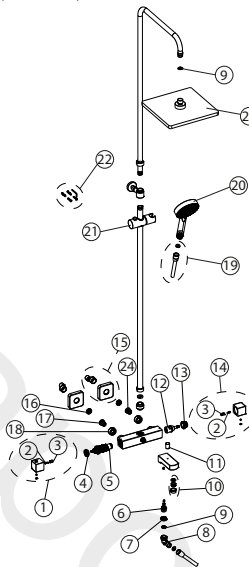

## 100272158 chrome

Thermostatic shower column with built-in wax thermoelement . Shower head, telescopic slide rail with slider bracket, "JOY S" hand shower and spout. With connections of 1/2 "and with a distance of 150±20mm between them. It includes a non-return valve and safety stop at 38°C. The flow rate at 3 bar of the hand shower is 8,6l/min, of the shower head 9 l/min and of the spout 16,8 L/min.

### Spare parts

POS.	SAP	ART.	RRP*
1	100285084	MANETA TEMPER. TEC SQUARE MIX TERM CR	-
2	100285090	HANDLE SCREW CONNECTOR TEC ROUND MIX	-
3	100285114	CONECTOR MANETA TEC SQUARE TERM.	-
4	100046424	ANILLO LIMIT.TEMP.TERM.BASIC	-
5	100157729	CARTUCHO TERMOSTATICO PLASTICO HB F-LARG	-
6	100158738	PARTE INT INVERSOR ACRO NF TERMOST.EXT	-
7	250036788	RACOR DESVIADOR ICON MIX SQUARE	-
8	250036777	CURVA PARA FLEXIBLE ICON TERMOST. MIX	-
9	100072961	LIMITADOR 9L/MIN DUCHA	-
10	250036765	AIREADOR M24 ICON MIX SQUARE	-
11	100285115	EMBELLECEDOR INVERSOR TEC SQUARE CR	-
12	250034501	CARTUCHO DESVIADOR IPSO SQUARE MIX	-
13	250034513	TUERCA-GUIA DESVIADOR IPSO SQUARE MIX	-
14	100285110	MANETA INVER. TEC SQUARE MIX TERMO CR	-
15	250036746	KIT FLORON EXCENTRICAS ICON SQUARE CR	-
16	100143704	FILTRO TERMOST.EXT.D.Y B.D.BASIC	-
17	250036742	ANTIRRETORNO ICON SQUARE AC	-
18	250037385	TUERCA GRIFERIA ICON SQUARE TERM CR	-
19	100137847	150CM SILVER FL SHOW.HOSE PVCTWIST FREE	-
20	250038690	TELEDUCHA JOY	-

21	250036755	SOPORTE DESLIZANTE ICON	-
22	250036747	KIT TORNILLERIA ICON	-
23	100285122	ROCIADOR TEC SQUARE CR	-
24	250023963	ANTIRRETORNO COLUMNA IPSO	-

www.divapor.com