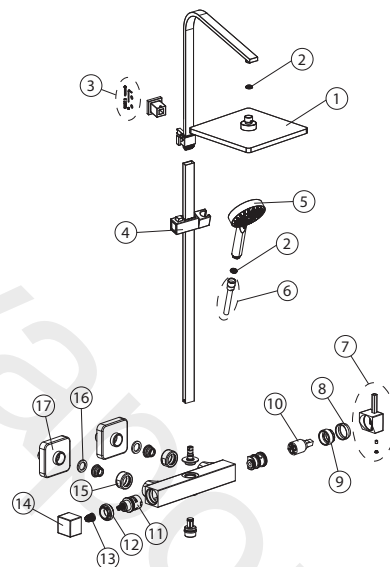

100272159 Matt black

Shower column with mixer taps with savetouch technology, square shower head, telescopic slide rail with slider bracket and additional "JOY S" hand shower. With connections of 1/2 "and with a distance of 150±20mm between them. It includes a non-return valve. The flow rate at 3 bar of the hand shower is 7,68l/min and of the shower head 8,25 l/min.

Spare parts

Versión: 1

POS.	SAP	ART.	RRP*
1	100285112	ROCIADOR TEC SQUARE NEGRO	-
2	100072961	LIMITADOR 9L/MIN DUCHA	-
3	100285131	FIJACION PARED TEC SQUARE	-
4	100285085	SOPORTE MANETA ORIENT. TEC SQUARE NEGRO	-
5	100269489	JOY HAND SHOWER IN BLACK	-
6	100215377	FLEXIBLE 150 CMS PVC ANTITORSION NG	-
7	100285091	MANETA MEZCL TEC SQUARE MONO NEGRO	-
8	100285093	EMB. CARTUCHO TEC SQUARE MONO NEGRO	-
9	100285049	TUERCA FIJACION CART. TEC SQUARE MONO	-
10	100285059	CARTUCHO TEC SQUARE MONO	-
11	100267714	INVERSOR COLUMNA MONM. TEC ROUND	-
12	100259558	CARTRIDGE NUT ICON ROUND MIX SL	-
13	100066742	INSERTO PLASTICO MEZCLAD.TERMO.CLIP13X20	-
14	100285121	MANETA INVER. TEC SQUARE MONO NEGRO	-
15	100285086	TUERCA FIJACION EXCENT. TEC SQUARE NEGRO	-
16	250036744	JUNTA 24X16X2,7 NBR	-
17	100285103	EXCENT. + EMB. TEC SQUARE NEGRO	-