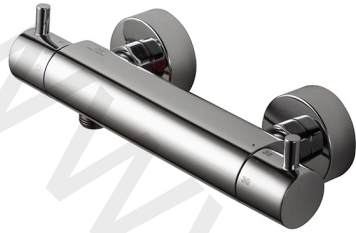

## 100272169 chrome

Wall mounted exposed thermostatic shower mixer 1/2" with wax thermostatic element. Built in non-return valve. Safety stop at 38°C and Noken Eco-Stop button. Centre distance 150 +/-20 mm. Flow rate 21 l/min. at 3 bar. E1 C2 A3 U3 class.

### Spare parts

POS.	SAP	ART.	RRP*
1	100286306	DIVERT. HANDLE MARNE WALL M. THERM. CHR	-
2	100285090	HANDLE SCREW CONNECTOR TEC ROUND MIX	-
3	100285058	HANDLE CONNECTOR TEC ROUND MIX	-
4	100060450	TOPE SERGUR. TERM.BASIC TERM.EXT.	-
5	100048002	MONTURA FUTURE LAVABO CROMO	-
6	100143704	FILTRO TERMOST.EXT.D.Y B.D.BASIC	-
7	100060771	EMB.PARED TERM.EXT. BASIC	-
8	100157715	CARTUCHO TERMOSTATICO PLAST HB NK	-
9	100286305	TEMP. LIMIT MARNE THERM. CARTRIDGE	-
10	100286331	TEMP. HANDLE MARNE WALL M. THERM. CHR	-