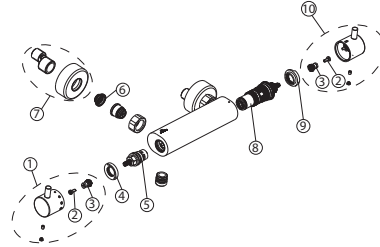

## 100272169 chrome

Wall mounted exposed thermostatic shower mixer 1/2" with wax thermostatic element. Built in non-return valve. Safety stop at 38°C and Noken Eco-Stop button. Centre distance 150 +/-20 mm. Flow rate 21 l/min. at 3 bar. E1 C2 A3 U3 class.

### Spare parts

POS.	SAP	ART.	RRP*
1	100286306	DIVERT. HANDLE MARNE WALL M. THERM. CHR	-
2	100285090	HANDLE SCREW CONNECTOR TEC ROUND MIX	-
3	100285058	HANDLE CONNECTOR TEC ROUND MIX	-
4	100060450	TOPE SERGUR. TERM.BASIC TERM.EXT.	-
5	100048002	MONTURA FUTURE LAVABO CROMO	-
6	100143704	FILTRO TERMOST.EXT.D.Y B.D.BASIC	-
7	100060771	EMB.PARED TERM.EXT. BASIC	-
8	100157715	CARTUCHO TERMOSTATICO PLAST HB NK	-
9	100286305	TEMP. LIMIT MARNE THERM. CARTRIDGE	-
10	100286331	TEMP. HANDLE MARNE WALL M. THERM. CHR	-