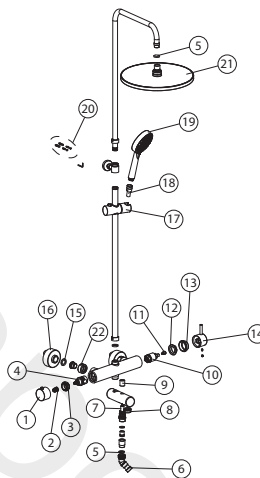

## 100272171 Matt black

Shower column with mixer taps. Shower head, telescopic slide rail with slider bracket, "JOY S" hand shower and spout. With connections of 1/2" and with a distance of 150±20mm between them. It includes a non-return valve. The flow rate at 3 bar of the hand shower is 7 l/min, of the shower head 9 l/min and of the spout 14,1 L/min.

### Spare parts

Versión: 1

POS.	SAP	ART.	RRP*
1	100285081	DIVERTER HANDLE TEC ROUND MIX SL BLACK	-
2	100285047	PLASTIC CONNE.DIVER.HANDLE TEC ROUND MIX	-
3	100259558	CARTRIDGE NUT ICON ROUND MIX SL	-
4	250036776	CARTUCHO DESVIADOR ICON MIX MONOMANDO RO	-
5	100072961	LIMITADOR 9L/MIN DUCHA	-
6	100285111	CODO FLEXIBLE TEC SQUARE NEGRO	-
7	100285027	SPOUT DIVERTER TEC ROUND MIX	-
8	100285028	AIREADOR BANYERA TEC SQUARE NEGRO	-
9	100285039	DIVERTER TRIM TEC ROUND BLACK	-
10	250036766	CARTUCHO ECO MONOMANDO ICON	-
11	100259566	CARTRIDGE ADAPTOR ICON ROUND MIX	-
12	250036769	GUIA FIJACION MONOMANDO ICON	-
13	100267723	EMB.CART.COLUMNA MONM.TEC ROUND NEGRO	-
14	100267724	MAN TEMP. COLUM. MONM.TEC ROUND NEGRO	-
15	250036744	JUNTA 24X16X2,7 NBR	-
16	100267688	EXC+EMB. COLUM.MONM.TEC ROUND NEGRO	-
17	100267687	SOP DUCHETA COLUMN. TEC ROUND NEGRO	-
18	100215377	FLEXIBLE 150 CMS PVC ANTITORSION NG	-
19	100269489	JOY HAND SHOWER IN BLACK	-