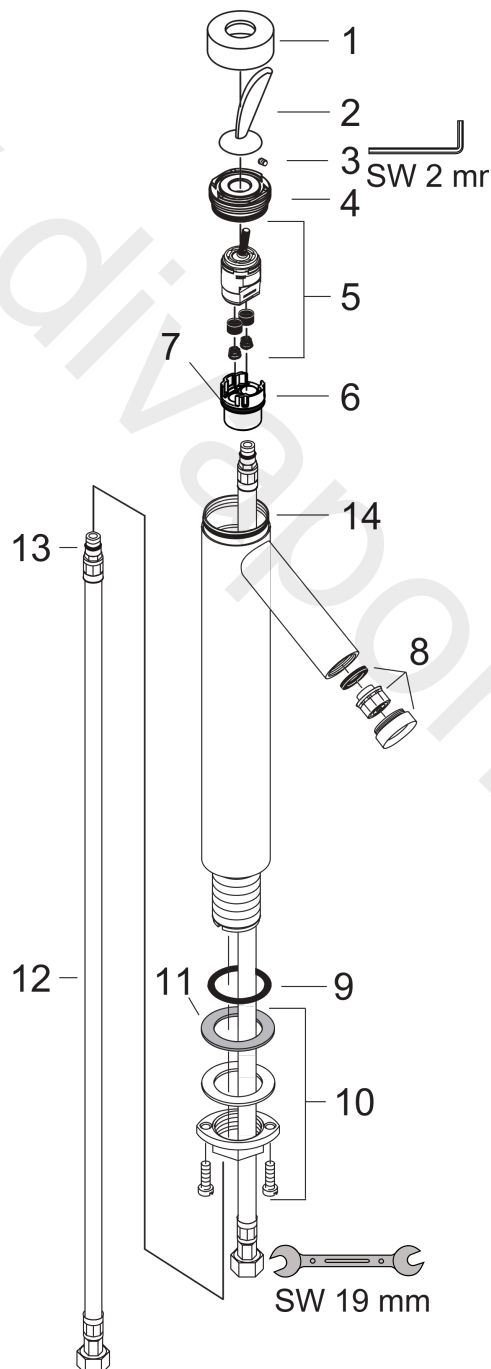

**AXOR Starck Classic**  
**Single lever basin mixer 220 for wash bowls with waste set**  
Surfaces: Article Number: **10028000**

## Exploded Drawing

Year of production: **10/10 - 09/12**

**AXOR Starck Classic**  
**Single lever basin mixer 220 for wash bowls with waste set**  
 Surfaces: Article Number: **10028000**

## Spare part list

Year of production: **10/10 - 09/12**

Pos.		Article Number	Price	PU
1	flange	96427000	£ 25,00	1
2	handle	10090000	£ 64,00	1
3	hollow set screw M4x6	97767000	£ 3,30	1
4	nut	97717000	£ 35,00	1
5	cartridge, assy	96339000	£ 79,00	1
6	adapter for cartridge	97396000	£ 16,10	1
7	O-ring 26x2	98147000	£ 3,30	1
8	aerator M24x1 (5 l/min)	95379000	£ 43,00	1
9	O-ring 34x4	98155000	£ 3,30	1
10	fixing set (Ø 32)	13961000	£ 25,00	1
11	lever collar	97548000	£ 3,30	1
12	connection hose 900 mm M8x0,75 G3/8	96316000	£ 43,00	1
13	O-ring 7x1,5	98422000	£ 3,30	1
14	O-ring 42x1,5	98171000	£ 3,30	1
a	fixation extension 35 mm	13898000	£ 79,00	1
b	service tool for disassembling the handle	92124000	£ 137,00	1
-	connection hose 700 mm G3/8 x G3/8	95896000	£ 64,00	1