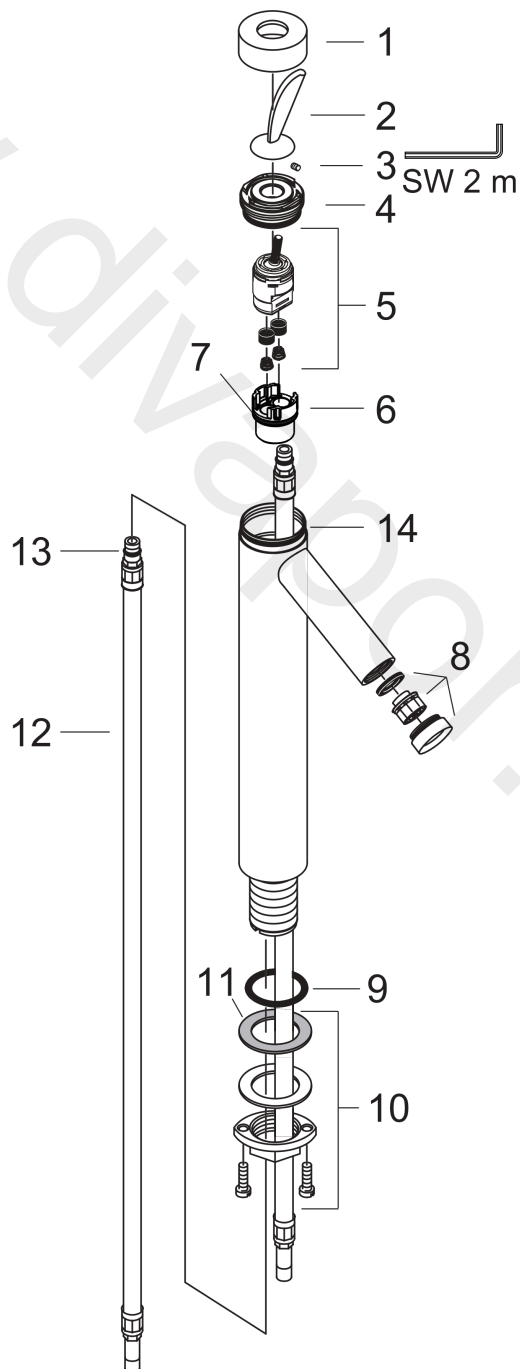

AXOR Starck Classic
Single lever basin mixer 220 for wash bowls with waste set
Surfaces: Article Number: **10028000**

Exploded Drawing

Year of production: **01/03 - 09/10**

AXOR Starck Classic
Single lever basin mixer 220 for wash bowls with waste set
 Surfaces: Article Number: **10028000**

Spare part list

Year of production: **01/03 - 09/10**

Pos.		Article Number	Price	PU
1	flange	96427000	£ 25,00	1
2	handle	10090000	£ 64,00	1
3	hollow set screw M4x6	97767000	£ 3,30	1
4	nut	97717000	£ 35,00	1
5	cartridge, assy	96339000	£ 79,00	1
6	adapter for cartridge	97396000	£ 16,10	1
7	O-ring 26x2	98147000	£ 3,30	1
8	aerator M24x1 (7 l/min)	94005000	£ 25,00	1
9	O-ring 34x4	98155000	£ 3,30	1
10	fixing set (Ø 32)	13961000	£ 25,00	1
11	lever collar	97548000	£ 3,30	1
12	connection hose 900 mm M8x0,75 G3/8	96316000	£ 43,00	1
13	O-ring 8x1,75	97827000	£ 3,30	1
14	O-ring 42x1,5	98171000	£ 3,30	1
a	fixation extension 35 mm	13898000	£ 79,00	1
b	service tool for disassembling the handle	92124000	£ 137,00	1