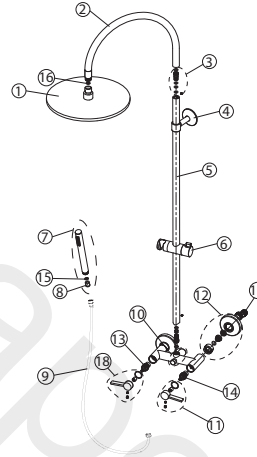

100280345 brushed copper

Shower column with mixer taps, L1249MM. Upper circular curve shower bar, D300MM shower head, round hand shower including check valve, sliding hand shower holder. With connections of 1/2 "and with a distance of 150±20mm between them. The flow rate at 3 bar is 6,3 l/min of the hand shower and 10,9 l/min of the shower head .

**Spare parts**

POS.	SAP	ART.	RRP*
1	100280998	COL.DUCH.LIGNAGE ROCIAD COBR CEPILL	-
2	100281032	COL.DUCH.LIGNAG CURVA SUP.COBR CEPILL	-
3	100277983	LIGN.SHO.COL -TUBES CONNECTOR	-
4	100281028	COL.DUCH.LIGNAG SOP.PARED COBR CEPILL	-
5	100281029	COL.DUCH.LIGNAG TUBO RECTO COBR CEPILL	-
6	100281043	COL.DUCH.LIGNAG SOP.DUCH.COBR CEPILL	-
7	100280979	COL.DUCH.LIGNAGE DUCHETA COBR CEPILL	-
8	100281015	LIGN.SHO.COL -HAND SHOW.CHECK VALV	-
9	100281033	COL.DUCH.LIGNAG TUBO FLEX COBR CEPILL	-
10	100281026	COL.DUCH.LIGNAG EMB.INVERS COBR CEPILL	-
11	100281022	LIGNAGE SH.COL. -BRUSH COPPER HANDLE C	-
12	100280988	COL.DUCH.LIGNAG EMB.ENT.AGUA COBR CEP	-
13	100281053	LIGN.SHO.COL -BRUSH GOLD COLD CARTRIDG	-
14	100281001	LIGN.SHO.COL -BRUSH GOLD HOT CARTRIDG	-
15	100268622	1/2 "GASKET WITH MESH FILTER	-
16	100258847	COL.DUCH.LIGNAGE -KIT EXCENTR COB CEP	-
17	100287183	LIGNAGE SH.COL. -BRUSH COPPER HANDLE H	-