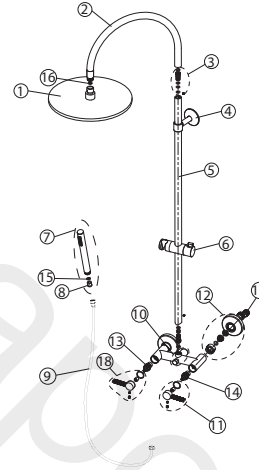

100280364 Gold

LUXE. Shower column with mixer taps, L1249MM. Upper circular curve shower bar, D300MM shower head, round hand shower including check valve, sliding hand shower holder. LUXE design handles. With connections of 1/2 "and with a distance of 150±20mm between them. The flow rate at 3 bar is 6,3 l/min of the hand shower and 10,9 l/min of the shower head .

**Spare parts**

POS.	SAP	ART.	RRP*
1	100280999	COL.DUCH.LIGNAGE ROCIADOR ORO	-
2	100280977	COL.DUCH.LIGNAGE CURVA SUPERIOR ORO	-
3	100277983	LIGN.SHO.COL -TUBES CONNECTOR	-
4	100280969	COL.DUCH.LIGNAGE SOPORTE PARED ORO	-
5	100281023	COL.DUCH.LIGNAGE TUBO RECTO ORO	-
6	100280986	COL.DUCH.LIGNAGE SOPORTE DUCHETA ORO	-
7	100280982	COL.DUCH.LIGNAGE DUCHETA ORO	-
8	100281015	LIGN.SHO.COL -HAND SHOW.CHECK VALV	-
9	100281005	COL.DUCH.LIGNAGE FLEXIBLE DUCHA ORO	-
10	100281052	COL.DUCH.LIGNAGE EMBELL INVERSOR ORO	-
11	100281010	LIGNAGE SH.COL. -GOLD LUX HANDLE C	-
12	100280997	COL.DUCH.LIGNAGE EMBELL.ENTR.AGUA ORO	-
13	100281053	LIGN.SHO.COL -BRUSH GOLD COLD CARTRIDG	-
14	100281001	LIGN.SHO.COL -BRUSH GOLD HOT CARTRIDG	-
15	100268622	1/2 "GASKET WITH MESH FILTER	-
16	100258871	COL.DUCH.LIGNAGE -KIT EXCENTR ORO	-
17	100287181	LIGNAGE SH.COL. -GOLD LUX HANDLE GOLD	-