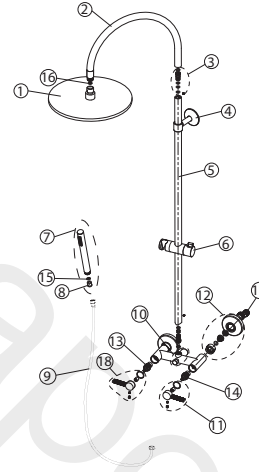

100280383 brushed copper

LUXE. Shower column with mixer taps, L1249MM. Upper circular curve shower bar, D300MM shower head, round hand shower including check valve, sliding hand shower holder. LUXE design handles. With connections of 1/2 "and with a distance of 150±20mm between them. The flow rate at 3 bar is 6,3 l/min of the hand shower and 10,9 l/min of the shower head .

**Spare parts**

POS.	SAP	ART.	RRP*
1	100280998	COL.DUCH.LIGNAGE ROCIAD COBR CEPILL	-
2	100281032	COL.DUCH.LIGNAG CURVA SUP.COBR CEPILL	-
3	100277983	LIGN.SHO.COL -TUBES CONNECTOR	-
4	100281028	COL.DUCH.LIGNAG SOP.PARED COBR CEPILL	-
5	100281029	COL.DUCH.LIGNAG TUBO RECTO COBR CEPILL	-
6	100281043	COL.DUCH.LIGNAG SOP.DUCH.COBR CEPILL	-
7	100280979	COL.DUCH.LIGNAGE DUCHETA COBR CEPILL	-
8	100281015	LIGN.SHO.COL -HAND SHOW.CHECK VALV	-
9	100281033	COL.DUCH.LIGNAG TUBO FLEX COBR CEPILL	-
10	100281026	COL.DUCH.LIGNAG EMB.INVERS COBR CEPILL	-
11	100281009	LIGNAG SH.CO. -BRUSH COPPER LUX HANDLE C	-
12	100280988	COL.DUCH.LIGNAG EMB.ENT.AGUA COBR CEP	-
13	100281053	LIGN.SHO.COL -BRUSH GOLD COLD CARTRIDG	-
14	100281001	LIGN.SHO.COL -BRUSH GOLD HOT CARTRIDG	-
15	100268622	1/2 "GASKET WITH MESH FILTER	-
16	100258847	COL.DUCH.LIGNAGE -KIT EXCENTR COB CEP	-
17	100287168	LIGNAG SH.CO. -BRUSH COPPER LUX HANDLE H	-