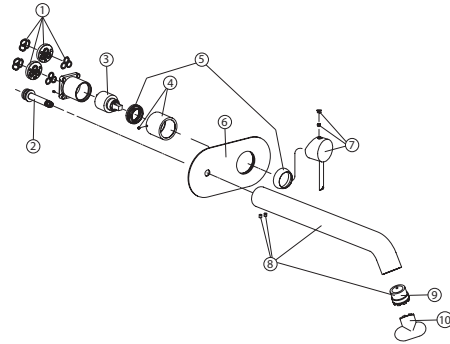

100280809 brushed titanium

Single lever basin mixer trim kit. . Ø35 mm ceramic cartridge. Without pop up waste. Flow rate 5 L/min at 3 bar. Possibility of vertical and horizontal installation.

Spare parts

POS.	SAP	ART.	RRP*
1	100155277	INSTALLATION DISKS SMART BOX BASIN	-
2	100155285	SPOUT CONNECTOR SMART BOX BASIN	-
3	100130677	CART.H.FLOW K35 WITHOUT DIST.& HOT LIMIT	-
4	100289362	CUBRE CART RED PROJECT LINE ENC TIT CEP	-
5	100289413	TUERCA Y EMB. PROJECT LINE ENC. TIT CEP	-
6	100289618	ROUND PLATE WALL MOUNTED BAS MIX BR TIT	-
7	100289617	ROUND HANLDE CONCEALED EXT PARTS BR TIT	-
8	100289647	ROUND SPOUT WALL MOUN BASIN MIXER BR TIT	-
9	100151822	5L/MIN CONC. AERATOR TJ	-
10	100081787	LLAVE AIREADOR ENCASTRADO INTERMEDIO	-