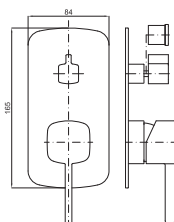

mood

● 100161422

lounge

● 100140108

● 100280853

● 100268595

Brushed ● 100281149

Brushed ● 100281140

forma

● 100140129

nk concept

● 100140130

nk-logic

● 100123917

nk-one

● 100123925

urban

● 100123934

● 100123927

● 100123928