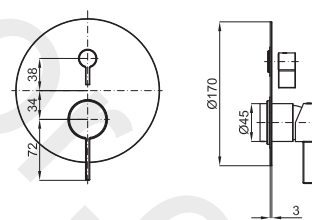

lignage

- 100256464
- 100258851
- 100258845 (Brushed)
- 100299121 (Brushed)