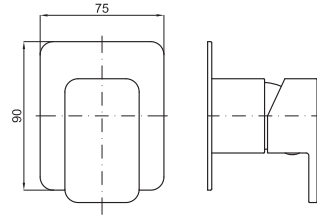

loungue

- 100140134
- 100268602
- 100281097 (brushed)
- 100280845
- 100281132 (brushed)