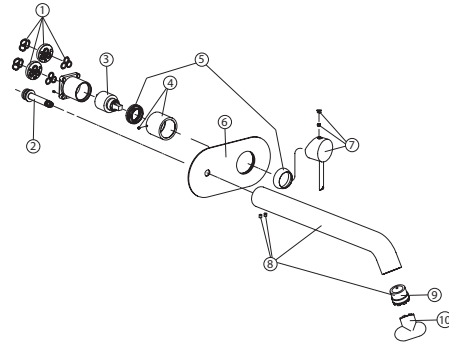

100280860 brushed copper

Single lever basin mixer trim kit. . Ø35 mm ceramic cartridge. Without pop up waste. Flow rate 5 L/min at 3 bar. Possibility of vertical and horizontal installation.

Spare parts

POS.	SAP	ART.	RRP*
1	100155277	INSTALLATION DISKS SMART BOX BASIN	-
2	100155285	SPOUT CONNECTOR SMART BOX BASIN	-
3	100130677	CART.H.FLOW K35 WITHOUT DIST.& HOT LIMIT	-
4	100289361	CUBRE CAR RED PROJECT LINE ENC COB CEP	-
5	100289406	TUERCA Y EMB. PROJECT LINE ENC. COB CEP	-
6	100289616	ROUND PLATE WALL MOUNTED BAS MIX BR COPP	-
7	100289597	ROUND HAN CONCEALED EXT PARTS BR COPP	-
8	100289333	CAÑ'O ROUND ENCASTRE LAVABO COB CEP	-
9	100151822	5L/MIN CONC. AERATOR TJ	-
10	100081787	LLAVE AIREADOR ENCASTRADO INTERMEDIO	-