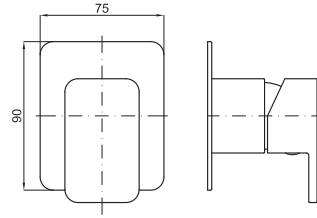

loungue

- 100140134
- 100268602
- 100281097 (brushed)
- 100280845
- 100281132 (brushed)