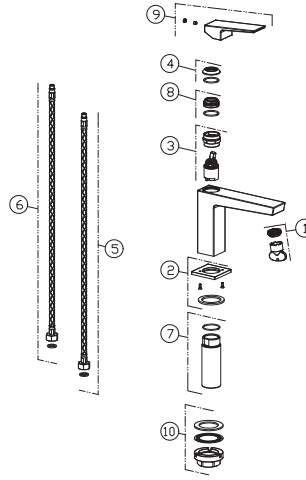

100281848 brushed copper

Single lever basin mixer 3/8". Ø25 mm ceramic cartridge. Length of hoses 405 mm. Without pop-up waste set 1 1/4". "Plus" aerator. Flow rate 5 l/min. at 3 bar.

Spare parts

POS.	SAP	ART.	RRP*
1	100266991	REP. AER+KEY SQUARE HIGH SP BASIN MIXER	-
2	100284356	BASE GRIF SQUARE BID LAV Y C/ALT COB CEP	-
3	100266986	REP. CART FOR SQ BAS BIDET AND HIG MIX	-
4	100284493	EMBELL CART GRIFERIA SQUARE COB CEP	-
5	100040133	FLEXIBLE ALIM. LIBRA/IRTA/SIAN LAV	-
6	100046389	LATIGUILLO ALIM. AGUA CALIENTE NORA/DUNE	-
7	100267023	REP. SHANK FOR SQUARE BID AND HIGH SP	-
8	100267009	REP. CART FIXING NUT SQUARE FAUCETS	-
9	100284383	MANETA GRIFERIA SQUARE COB CEP	-
10	100266993	REP. FIXING KIT SQUARE FAUCETS	-