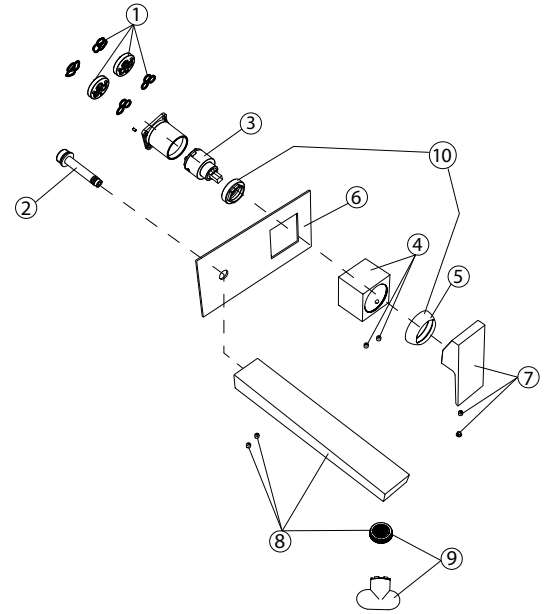

## 100281849 brushed copper

Single lever basin mixer trim kit. . Ø35 mm ceramic cartridge. Without pop up waste. Flow rate 5 L/min at 3 bar. Possibility of vertical and horizontal installation.

### Spare parts

POS.	SAP	ART.	RRP*
1	100155277	INSTALLATION DISKS SMART BOX BASIN	-
2	100275687	REP. CONECTOR CAÑ?O SQUARE SB BASIN	-
3	100130677	CART.H.FLOW K35 WITHOUT DIST.& HOT LIMIT	-
4	100284436	CUBRE CARTUCH SQUARE LAV. ENC COB CEP	-
5	100284530	EMBELLEC CART SQUARE LAV ENC COB CEP	-
6	100284412	PLACA SQUARE LAV. ENCASTRE COB CEP	-
7	100284391	MANETA SQUARE LAV. ENCASTRE COB CEP	-
8	100284417	CA SQUARE LAV. ENCASTRE COB CEP	-
9	100266991	REP. AER+KEY SQUARE HIGH SP BASIN MIXER	-