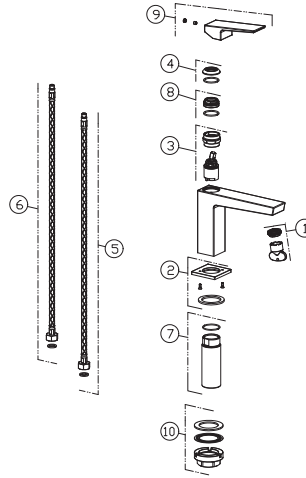

100281859 brushed titanium

Single lever basin mixer 3/8". Ø25 mm ceramic cartridge. Length of hoses 405 mm. Without pop-up waste set 1 1/4". "Plus" aerator. Flow rate 5 l/min. at 3 bar.

Spare parts

POS.	SAP	ART.	RRP*
1	100266991	REP. AER+KEY SQUARE HIGH SP BASIN MIXER	-
2	100284363	BASE GRIF SQUARE BID LAV Y C/ALT TIT CEP	-
3	100266986	REP. CART FOR SQ BAS BIDET AND HIG MIX	-
4	100284514	EMBELL CART GRIFERIA SQUARE TIT CEP	-
5	100040133	FLEXIBLE ALIM. LIBRA/IRTA/SIAN LAV	-
6	100046389	LATIGUILLO ALIM. AGUA CALIENTE NORA/DUNE	-
7	100267023	REP. SHANK FOR SQUARE BID AND HIGH SP	-
8	100267009	REP. CART FIXING NUT SQUARE FAUCETS	-
9	100284349	MANETA GRIFERIA SQUARE TIT CEP	-
10	100266993	REP. FIXING KIT SQUARE FAUCETS	-