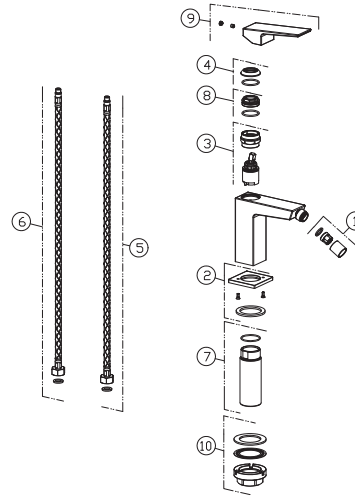

## 100281867 brushed titanium

Single lever bidet mixer 3/8". Ø35 mm ceramic cartridge. Length of hoses 405 mm. Without pop-up waste set 1 1/4". "Plus" aerator. Flow rate 5 l/min. at 3 bar.

### Spare parts

POS.	SAP	ART.	RRP*
1	100286626	REP CASQ+AIRE MON SQUARE BIDET TIT CEP	-
2	100284363	BASE GRIF SQUARE BID LAV Y C/ALT TIT CEP	-
3	100266986	REP. CART FOR SQ BAS BIDET AND HIG MIX	-
4	100284514	EMBell CART GRIFERIA SQUARE TIT CEP	-
5	100040133	FLEXIBLE ALIMENT. LIBRA/IRTA/SIAN LAV	-
6	100046389	LATIGUILLO ALIM. AGUA CALIENTE NORA/DUNE	-
7	100267023	REP. SHANK FOR SQUARE BID AND HIGH SP	-
8	100267009	REP. CART FIXING NUT SQUARE FAUCETS	-
9	100284349	MANETA GRIFERIA SQUARE TIT CEP	-
10	100266993	REP. FIXING KIT SQUARE FAUCETS	-