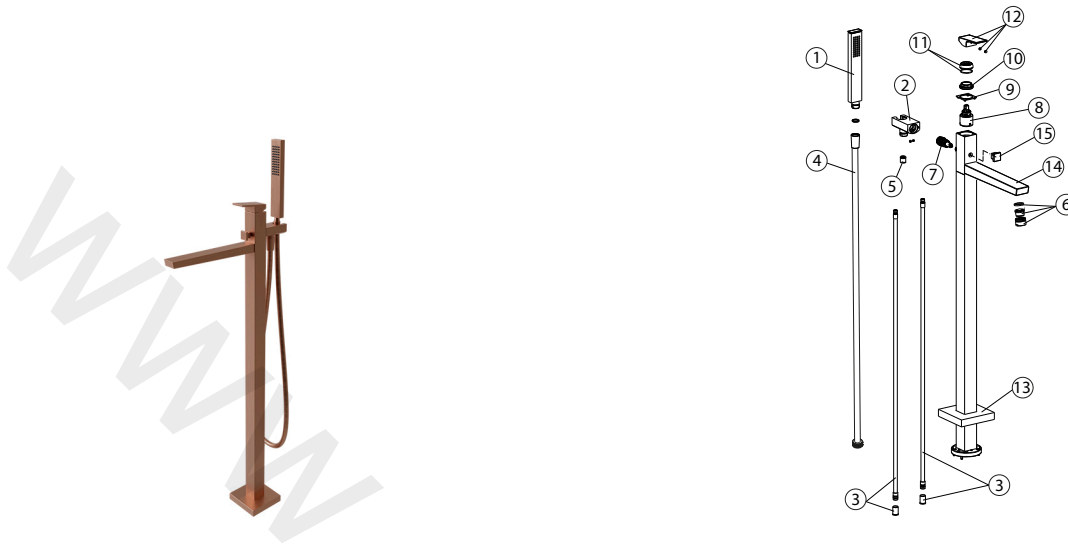

## 100281868 brushed copper

Floor mounted single lever bath shower mixer. Ø35 mm ceramic cartridge. Includes hand shower and 150cm shower hose. Automatic diverter. "Plus" aerator. Flow rate for shower: 8,4 l/min. at 3 bar and flow rate bath: 14,64 l/min. at 3 bar. It has to be purchased together with floormounted Smart box 100149141

### Spare parts

POS.	SAP	ART.	RRP*
1	100284480	REP TELEDU MON SQUARE I/PAV COB CEP	-
2	100284453	REP SOPORTE MON SQUARE I/PAV COB CEP	-
3	100284482	REP TUBO INTERNO MON SQUARE I/PAV	-
4	100280735	150 CM FLEXI SHOWER HOSE PVC BR COPPER	-
5	100284466	REP VAL ANTIR FLEXIB MON SQUARE I/PAV	-
6	100284416	AIRER+CASQ MON. SQUARE I/PAV COB CEP	-
7	100309549	OXO/SQUARE DIVERTER FLOORM.BATH M.BR.COP	-
8	100284367	CARTUCHO MON SQUARE I/PAV	-
9	100286476	TEMPERATURE RING OXO FLOORM. BATH MIXER	-
10	100284458	TUERCA FIJACION CART MON SQUARE I/PAV	-
11	100284378	EMB TUERCA CART MON SQUAR PAV COB CEP	-
12	100284470	REP MANETA MON SQUARE I/PAV COB CEP	-
13	100284440	REP BASE MON SQUARE I/PAV COB CEP	-
14	100284442	REP CAÑ'O MON SQUARE I/PAV COB CEP	-
15	100284545	DIVERTER TRIM SQUARE FLOOR.BATH BR.COP	-