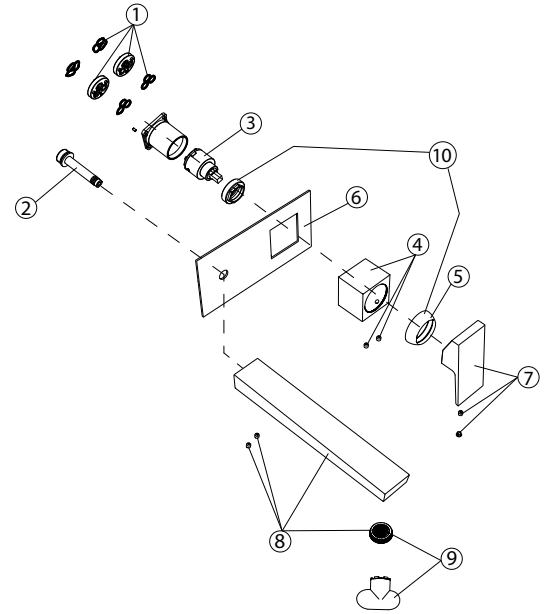

## 100281886 brushed titanium

Single lever basin mixer trim kit. . Ø35 mm ceramic cartridge. Without pop up waste. Flow rate 5 L/min at 3 bar. Possibility of vertical and horizontal installation.

### Spare parts

POS.	SAP	ART.	RRP*
1	100155277	INSTALLATION DISKS SMART BOX BASIN	-
2	100275687	REP. CONECTOR CAÑ?O SQUARE SB BASIN	-
3	100130677	CART.H.FLOW K35 WITHOUT DIST.& HOT LIMIT	-
4	100284483	CUBRE CARTUCH SQUARE LAV. ENC TIT CEP	-
5	100284534	EMBELLEC CART SQUARE LAV ENC TIT CEP	-
6	100284394	PLACA SQUARE LAV. ENCASTRE TIT CEP	-
7	100284357	MANETA SQUARE LAV. ENCASTRE TIT CEP	-
8	100284409	CA SQUARE LAV. ENCASTRE TIT CEP	-
9	100266991	REP. AER+KEY SQUARE HIGH SP BASIN MIXER	-