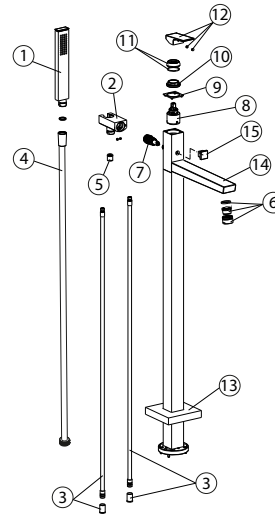

100281887 chrome

Floor mounted single lever bath shower mixer. Ø35 mm ceramic cartridge. Includes hand shower and 150cm shower hose. Automatic diverter. "Plus" aerator. Flow rate for shower: 8,4 l/min. at 3 bar and flow rate bath: 14,64 l/min. at 3 bar. It has to be purchased together with floormounted Smart box 100149141

Spare parts

POS.	SAP	ART.	RRP*
1	100039888	HAND SW IRTA B/S FREE STANDING	-
2	100284429	REP SOPORTE MON SQUARE I/PAV CR	-
3	100284482	REP TUBO INTERNO MON SQUARE I/PAV	-
4	100039825	FLEXIBLE LIBRA/IRTA B/D INS/PAV. 1637/00	-
5	100284466	REP VAL ANTIR FLEXIB MON SQUARE I/PAV	-
6	100284395	AIREADOR+CASQ MON. SQUARE I/PAV CR	-
7	100286502	OXO/SQUARE DIVERTER FLOORM.BATH M. CHR	-
8	100284367	CARTUCHO MON SQUARE I/PAV	-
9	100286476	TEMPERATURE RING OXO FLOORM. BATH MIXER	-
10	100284458	TUERCA FIJACION CART MON SQUARE I/PAV	-
11	100284405	EMB TUERCA CART MON SQUARE I/PAV CR	-
12	100284461	REP MANETA MON SQUARE I/PAV CR	-
13	100284406	REP BASE MON SQUARE I/PAV CR	-
14	100284368	REP CA MON SQUARE I/PAV CR	-
15	100284369	DIVERTER TRIM SQUARE FLOOR.BATH CHR	-