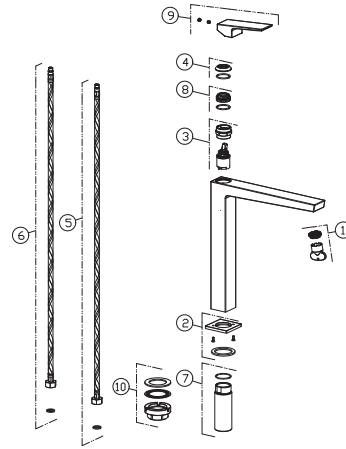

100281891 brushed titanium

High spout single lever basin mixer 3/8". Ø25 mm ceramic cartridge. Length of hoses 650 mm. Without pop-up waste set 1 1/4". Adjustable "Plus" aerator. Flow rate 4,7 l/min. at 3 bar.

Spare parts

POS.	SAP	ART.	RRP*
1	100266991	REP. AER+KEY SQUARE HIGH SP BASIN MIXER	-
2	100284363	BASE GRIF SQUARE BID LAV Y C/ALT TIT CEP	-
3	100266986	REP. CART FOR SQ BAS BIDET AND HIG MIX	-
4	100284514	EMBELL CART GRIFERIA SQUARE TIT CEP	-
5	100039823	JGO.ALIMENT.LAV C/ALTO LIBRA 1364	-
6	100047041	LATIGUILLO ALIM. AGUA CAL. NORA LAV C	-
7	100267023	REP. SHANK FOR SQUARE BID AND HIGH SP	-
8	100267009	REP. CART FIXING NUT SQUARE FAUCETS	-
9	100284349	MANETA GRIFERIA SQUARE TIT CEP	-
10	100266993	REP. FIXING KIT SQUARE FAUCETS	-