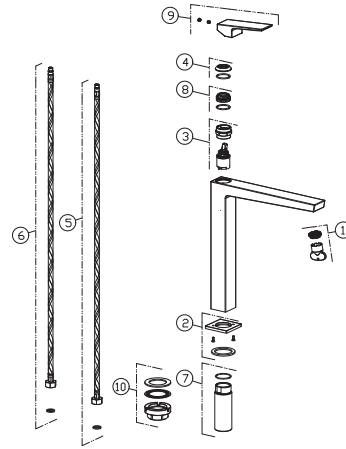

## 100281892 brushed copper

High spout single lever basin mixer 3/8". Ø25 mm ceramic cartridge. Length of hoses 650 mm. Without pop-up waste set 1 1/4". Adjustable "Plus" aerator. Flow rate 4,7 l/min. at 3 bar.

### Spare parts

POS.	SAP	ART.	RRP*
1	100266991	REP. AER+KEY SQUARE HIGH SP BASIN MIXER	-
2	100284356	BASE GRIF SQUARE BID LAV Y C/ALT COB CEP	-
3	100266986	REP. CART FOR SQ BAS BIDET AND HIG MIX	-
4	100284493	EMBELL CART GRIFERIA SQUARE COB CEP	-
5	100039823	JGO.ALIMENT.LAV C/ALTO LIBRA 1364	-
6	100047041	LATIGUILLO ALIM. AGUA CAL. NORA LAV C	-
7	100267023	REP. SHANK FOR SQUARE BID AND HIGH SP	-
8	100267009	REP. CART FIXING NUT SQUARE FAUCETS	-
9	100284383	MANETA GRIFERIA SQUARE COB CEP	-
10	100266993	REP. FIXING KIT SQUARE FAUCETS	-