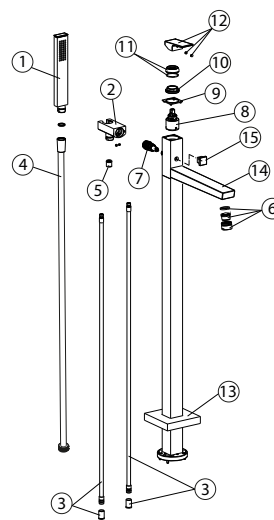

100281893 Matt black

Floor mounted single lever bath shower mixer. Ø35 mm ceramic cartridge. Includes hand shower and 150cm shower hose. Automatic diverter. "Plus" aerator. Flow rate for shower: 8,4 l/min. at 3 bar and flow rate bath: 14,64 l/min. at 3 bar. It has to be purchased together with floormounted Smart box 100149141

Spare parts

POS.	SAP	ART.	RRP*
1	100286428	OXO HAND SHOWER FLOORM. BATH MIXER BLACK	-
2	100284438	REP SOPORTE MON SQUARE I/PAV NEG	-
3	100284482	REP TUBO INTERNO MON SQUARE I/PAV	-
4	100215377	FLEXIBLE 150 CMS PVC ANTITORSION NG	-
5	100284466	REP VAL ANTIR FLEXIB MON SQUARE I/PAV	-
6	100284366	AIREADOR+CASQ MON. SQUARE I/PAV NEG	-
7	100286503	OXO/SQUARE DIVERTER FLOORM.BATH M. BLACK	-
8	100284367	CARTUCHO MON SQUARE I/PAV	-
9	100286476	TEMPERATURE RING OXO FLOORM. BATH MIXER	-
10	100284458	TUERCA FIJACION CART MON SQUARE I/PAV	-
11	100284430	EMB TUERCA CART MON SQUARE I/PAV NEG	-
12	100284452	REP MANETA MON SQUARE I/PAV NEG	-
13	100284441	REP BASE MON SQUARE I/PAV NEG	-
14	100284399	REP CA MON SQUARE I/PAV NEG	-
15	100284434	DIVERTER TRIM SQUARE FLOOR.BATH BLACK	-