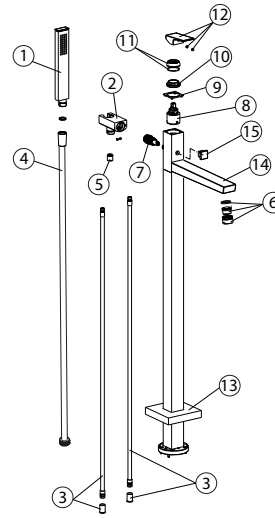

100281900 brushed titanium

Floor mounted single lever bath shower mixer. Ø35 mm ceramic cartridge. Includes hand shower and 150cm shower hose. Automatic diverter. "Plus" aerator. Flow rate for shower: 8,4 l/min. at 3 bar and flow rate bath: 14,64 l/min. at 3 bar. It has to be purchased together with floormounted Smart box 100149141

Spare parts

POS.	SAP	ART.	RRP*
1	100286487	OXO HAND SHOWER FLOORM.BATH MIXER BR.TIT	-
2	100284463	REP SOPORTE MON SQUARE I/PAV TIT CEP	-
3	100284482	REP TUBO INTERNO MON SQUARE I/PAV	-
4	100281024	FLEX 150 CM PVC ANTITORSION TIT CEP	-
5	100284466	REP VAL ANTIR FLEXIB MON SQUARE I/PAV	-
6	100284415	AIR+CASQ MON.SQUARE I/PAV TIT CEP	-
7	100286486	OXO/SQUARE DIVERTER FLOORM.BATH M.BR.TIT	-
8	100284367	CARTUCHO MON SQUARE I/PAV	-
9	100286476	TEMPERATURE RING OXO FLOORM. BATH MIXER	-
10	100284458	TUERCA FIJACION CART MON SQUARE I/PAV	-
11	100284404	EMB TUERCA CART MON SQUAR PAV TIT CEP	-
12	100284471	REP MANETA MON SQUARE I/PAV TIT CEP	-
13	100284407	REP BASE MON SQUARE I/PAV TIT CEP	-
14	100284450	REP CA MON SQUARE I/PAV TIT CEP	-
15	100284460	DIVERTER TRIM SQUARE FLOOR.BATH BR.TIT	-