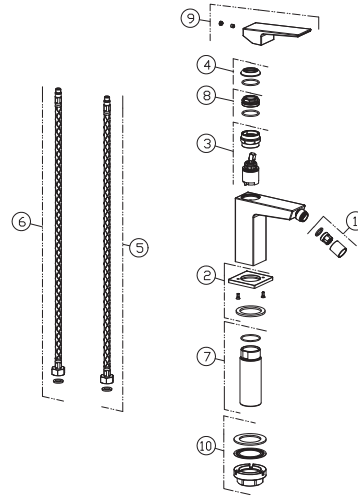

100281901 brushed copper

Single lever bidet mixer 3/8". Ø35 mm ceramic cartridge. Length of hoses 405 mm. Without pop-up waste set 1 1/4". "Plus" aerator. Flow rate 5 l/min. at 3 bar.

Spare parts

POS.	SAP	ART.	RRP*
1	100286608	REP CAS+AIRE MON SQUARE BIDET COB CEP	-
2	100284356	BASE GRIF SQUARE BID LAV Y C/ALT COB CEP	-
3	100266986	REP. CART FOR SQ BAS BIDET AND HIG MIX	-
4	100284493	EMBELL CART GRIFERIA SQUARE COB CEP	-
5	100040133	FLEXIBLE ALIMENT. LIBRA/IRTA/SIAN LAV	-
6	100046389	LATIGUILLO ALIM. AGUA CALIENTE NORA/DUNE	-
7	100267023	REP. SHANK FOR SQUARE BID AND HIGH SP	-
8	100267009	REP. CART FIXING NUT SQUARE FAUCETS	-
9	100284383	MANETA GRIFERIA SQUARE COB CEP	-
10	100266993	REP. FIXING KIT SQUARE FAUCETS	-