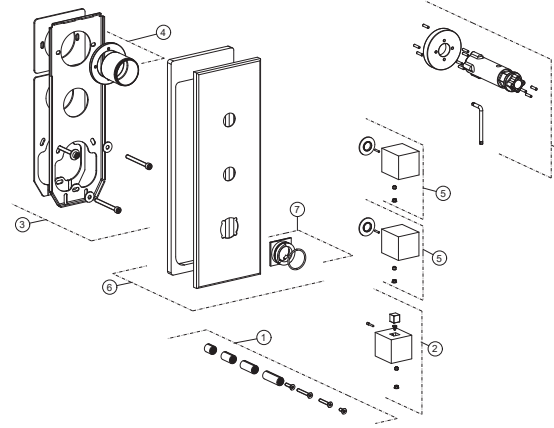

**100282715 chrome**

Trim kit for the thermostatic valve 2 ways. Thermostatic rough-in valve 2 ways code 100282740 required

Spare parts

POS.	SAP	ART.	RRP*
1	100286146	FIXING NUT TEMP. HANDLE OXO THERM	-
2	100286156	TEMP. HANDLE OXO CHR	-
3	100286192	FIXING KIT FOR WAL TRIM OXO THERM 2 WAYS	-
4	100286195	WALL TRIM FIXING NUT OXO THERM	-
5	100286142	FLOW HANDLE OXO THERM. CHR	-
6	100286165	WALL TRIM OXO THERM. 2 WAYS CHR	-
7	100286161	TEMPERATURE RING OXO THERM.	-
8	100286190	TOOL FOR FIXING PLATE OXO THERM	-