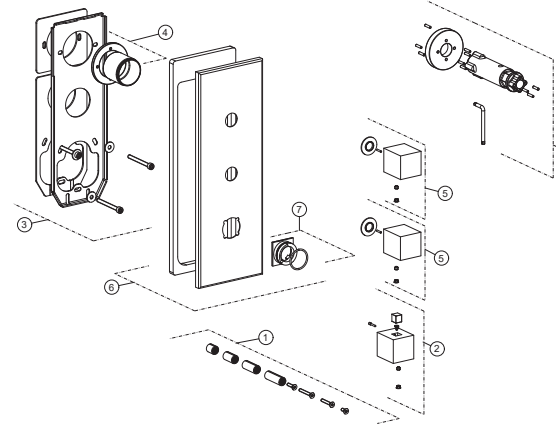

**100282720 Matt black**

Trim kit for the thermostatic valve 2 ways. Thermostatic rough-in valve 2 ways code 100282740 required

Spare parts

POS.	SAP	ART.	RRP*
1	100286146	FIXING NUT TEMP. HANDLE OXO THERM	-
2	100286184	TEMP. HANDLE OXO BLACK	-
3	100286192	FIXING KIT FOR WAL TRIM OXO THERM 2 WAYS	-
4	100286195	WALL TRIM FIXING NUT OXO THERM	-
5	100286191	FLOW HANDLE OXO THERM. BLACK	-
6	100286200	WALL TRIM OXO THERM. 2 WAYS BLACK	-
7	100286161	TEMPERATURE RING OXO THERM.	-
8	100286190	TOOL FOR FIXING PLATE OXO THERM	-