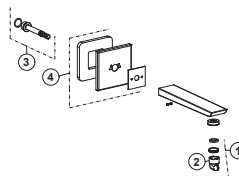

100283326 chrome

Wall mounted bath spout. Flow rate 18,4 l/min. at 3 bar.

Spare parts

POS.	SAP	ART.	RRP*
1	100286551	AERATOR + KEY OXO BATH SPOUT	-
2	100081786	LLAVE AIREADOR ENCASTRADO ESTANDAR	-
3	100275687	REP. CONECTOR CAÑ?O SQUARE SB BASIN	-
4	100286481	OXO WALL TRIM BATH SPOUT CHR	-