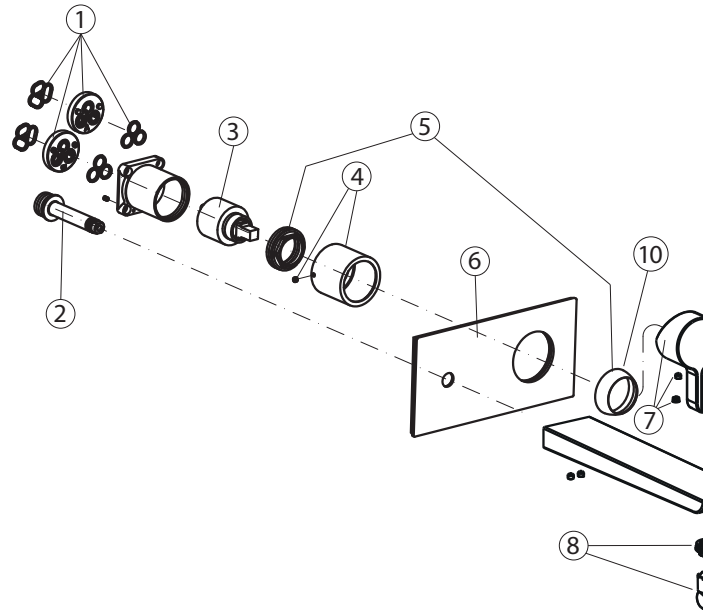

100283338 chrome

Single lever basin mixer trim kit. . Ø35 mm ceramic cartridge. Without pop up waste. Flow rate 5 L/min at 3 bar. Possibility of vertical and horizontal installation.

Spare parts

POS.	SAP	ART.	RRP*
1	100155277	INSTALLATION DISKS SMART BOX BASIN	-
2	100275687	REP. CONECTOR CAÑ?O SQUARE SB BASIN	-
3	100130677	CART.H.FLOW K35 WITHOUT DIST.& HOT LIMIT	-
4	100286339	OXO CARTRID. COVER CONC. BASIN MIXER CHR	-
5	100108411	NUT + TRIM PROJECT LINE CHROME	-
6	100286399	OXO WALL TRIM CONC. BASIN MIXER CHR	-
7	100286425	OXO HANDLE CONCEALED BASIN MIXER CHR	-
8	100266991	REP. AER+KEY SQUARE HIGH SP BASIN MIXER	-
9	100087641	LLAVE AIREADOR ENCASTRADO INTERM. JR	-