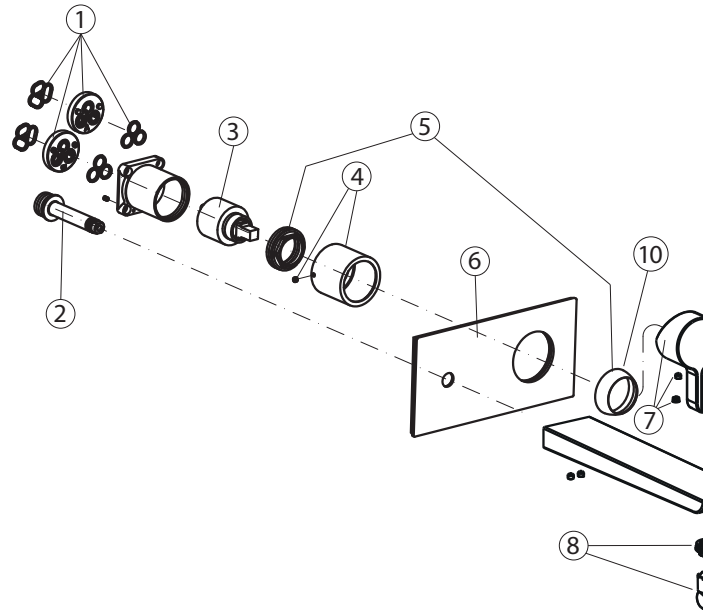

100283339 Matt black

Single lever basin mixer trim kit. . Ø35 mm ceramic cartridge. Without pop up waste. Flow rate 5 L/min at 3 bar. Possibility of vertical and horizontal installation.

Spare parts

POS.	SAP	ART.	RRP*
1	100155277	INSTALLATION DISKS SMART BOX BASIN	-
2	100275687	REP. CONECTOR CAÑ?O SQUARE SB BASIN	-
3	100130677	CART.H.FLOW K35 WITHOUT DIST.& HOT LIMIT	-
4	100286396	OXO CART. COVER CONC. BASIN MIXER BLACK	-
5	100148124	NUT + TRIM PROJECT LINE BLACK	-
6	100286483	OXO WALL TRIM CONC. BASIN MIXER BLACK	-
7	100286480	OXO HANDLE CONCEALED BASIN MIXER BLACK	-
8	100266991	REP. AER+KEY SQUARE HIGH SP BASIN MIXER	-
9	100087641	LLAVE AIREADOR ENCASTRADO INTERM. JR	-