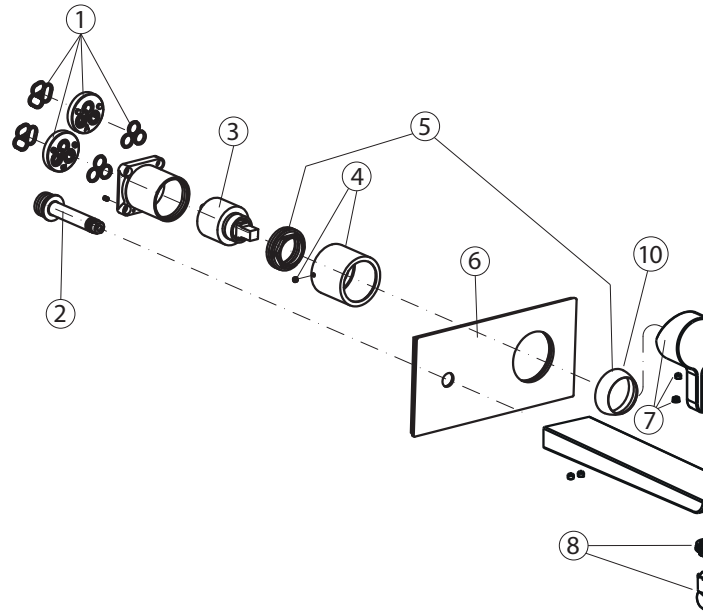

**100283351 brushed titanium**

Single lever basin mixer trim kit. . Ø35 mm ceramic cartridge. Without pop up waste. Flow rate 5 L/min at 3 bar. Possibility of vertical and horizontal installation.

Spare parts

POS.	SAP	ART.	RRP*
1	100155277	INSTALLATION DISKS SMART BOX BASIN	-
2	100275687	REP. CONECTOR CAÑ?O SQUARE SB BASIN	-
3	100130677	CART.H.FLOW K35 WITHOUT DIST.& HOT LIMIT	-
4	100286424	OXO CART. COVER CONC. BASIN MIXER BR.TIT	-
6	100286490	OXO WALL TRIM CONC. BASIN MIXER BR. TIT.	-
7	100286397	OXO HANDLE CONCEALED BASIN MIXER BR. TIT	-
8	100266991	REP. AER+KEY SQUARE HIGH SP BASIN MIXER	-
9	100087641	LLAVE AIREADOR ENCASTRADO INTERM. JR	-
10	100284534	EMBELLEC CART SQUARE LAV ENC TIT CEP	-