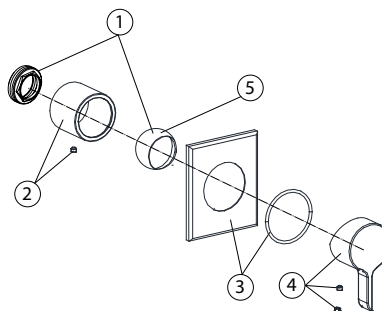

**100283352 chrome**

Single lever concealed shower mixer trim kit.

## Spare parts

POS.	SAP	ART.	RRP*
1	100108411	NUT + TRIM PROJECT LINE CHROME	-
2	100286339	OXO CARTRID. COVER CONC. BASIN MIXER CHR	-
3	100286517	OXO WALL TRIM CONC. SHOWER MIXER CHR	-
4	100286425	OXO HANDLE CONCEALED BASIN MIXER CHR	-