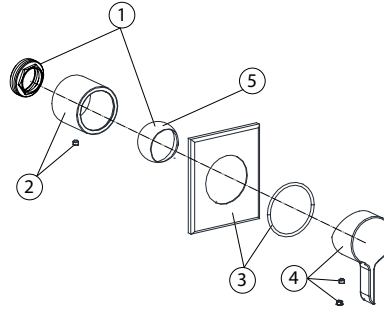

100283353 Matt black

Single lever concealed shower mixer trim kit.

Spare parts

POS.	SAP	ART.	RRP*
1	100148124	NUT + TRIM PROJECT LINE BLACK	-
2	100148125	ROUND CARTRIDGE COVER PROJECT LINE BLACK	-
3	100211989	ROUND WALL TRIM CONC. SMARTBOX UNO BLACK	-
4	100289415	MANETA RONDO ENCASTRE NEGRO	-