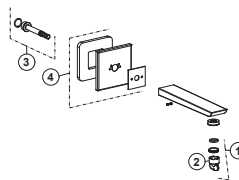

100283355 Matt black

Wall mounted bath spout. Flow rate 18,4 l/min. at 3 bar.

Spare parts

POS.	SAP	ART.	RRP*
1	100286551	AERATOR + KEY OXO BATH SPOUT	-
2	100081786	LLAVE AIREADOR ENCASTRADO ESTANDAR	-
3	100275687	REP. CONECTOR CAÑ?O SQUARE SB BASIN	-
4	100286474	OXO WALL TRIM BATH SPOUT BLACK	-