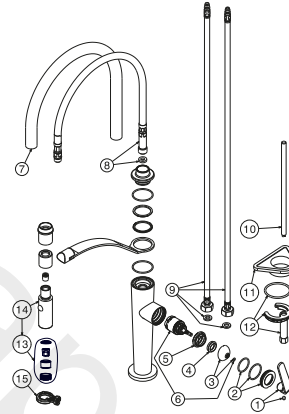

## 100283399 chrome

MAGNET\_Single lever sink mixer with pull-out shower and swivel spout. Ø25 ceramic cartridge and 3/8" connection. Length of hoses 529 mm and "Plus" aerator.

### Spare parts

POS.	SAP	ART.	RRP*
1	100287309	HANDLE SL SINK MIXER MAGNET	-
2	100287288	EXTERNAL TRIM FOR CARTRIDGE MAGNET CHR	-
3	100287321	NUT TRIM SL SINK MIXER MAGNET CHR	-
4	100287295	NUT COVER SL SINK MIXER MAGNET	-
5	100287313	CARTRIDGE NUT SL SINK MIXER MAGNET	-
6	100287320	CARTRIDGE SL SINK MIXER MAGNET	-
7	100287322	BLACK TUBE SL MAGNET SINK MIXER	-
8	100287297	HOSE FOR SHOWER SPRAY MAGNET SINK MIXER	-
9	100287331	INLET HOSES MAGNET SL SINK MIXER	-
10	100209511	ESPARRAGO FIJACION ROUND LAV. ALT 200MM	-
11	100287268	FIXING TRIANGLE SL MAGNET SINK MIXER	-
12	100039663	FIJACION QUATRO/VARIO LAV/BID. 12160	-
13	100287287	AERATOR SL MAGNET SINK MIXER	-
14	100287289	SPRAY SHOWER SL MAGNET SINK MIXER CHR	-
15	100287330	AERATOR KEY SL MAGNET SINK MIXER	-