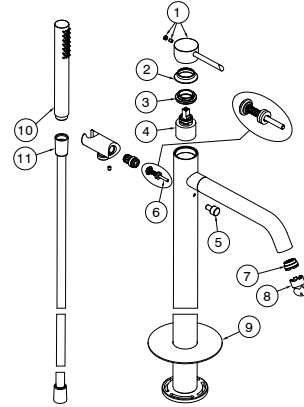

100283401 brushed stainless steel

Floor mounted single lever bath shower mixer. Ø35 mm ceramic cartridge. Includes hand shower and 150cm shower hose. Automatic diverter. "Plus" aerator. Flow rate for shower: 11,83 l/min. at 3 bar and flow rate bath: 16,64 l/min. at 3 bar. It has to be purchased together with floormounted Smart box 100149141

Spare parts

POS.	SAP	ART.	RRP*
1	100288890	MAN MON PAV B/D ROUND INOX ACERO CEP	-
2	100288901	CUBRECA. MON PAV.ROUND INOX ACERO CEP	-
3	100288866	TUERCA CART.PAV B/D ROUND INOX	-
4	100040148	CARTRIDGE K35 WITHOUT DIST.& HOT LIMIT	-
5	100288893	EMB. INV.PAV B/D ROUND INOX ACERO CEP	-
6	100288817	INVERSOR ROUND INOX PAV. B/D	-
7	100289161	AIREADOR ROMPEAGUAS ENCAS ESTANDAR	-
8	100081786	LLAVE AIREADOR ENCASTRADO ESTANDAR	-
9	100288900	BASE MON B/D PAV ROUND INOX ACERO CEP	-
10	100288808	MAN DUCHA I/PAV ROUND INOX ACERO CEP	-
11	100288902	FLEX. DUCHA PAV B/D ROUND INOX AC. CEP	-