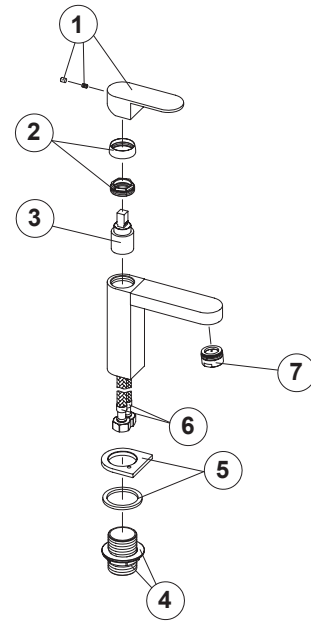

**100283402 chrome**

Single lever basin mixer. Ø25 mm. ceramic cartridge. Connection 3/8". Length of hoses 370 mm. "Plus" aerator. Cold-water opening. Flow rate 4,4 l/min. at 3 bar

## Spare parts

## Versión: 1

POS.	SAP	ART.	RRP*
1	100275675	COLD OPEN. HOTELS TAP HANDLE	-
2	100108398	nut + trim hotels basin mixer chrome	-
3	100129745	25 MM KEROX CART. WITHOUT DISTRIBUTOR	-
4	100108394	fixings hotels basin mixer chrome	-
5	100108393	base hotels basin mixer chrome	-
6	100129746	HOSE BASIN MIXER HOTELS	-
7	100072936	FLOW REGULATOR 5 L/MIN STANDARD AERATOR	-

## Versión: 2 : B01

POS.	SAP	ART.	RRP*
1	100275675	COLD OPEN. HOTELS TAP HANDLE	-
2	100108398	nut + trim hotels basin mixer chrome	-
3	100129745	25 MM KEROX CART. WITHOUT DISTRIBUTOR	-
4	100108394	fixings hotels basin mixer chrome	-
5	100108393	base hotels basin mixer chrome	-
6	100129746	HOSE BASIN MIXER HOTELS	-
7	100072936	FLOW REGULATOR 5 L/MIN STANDARD AERATOR	-