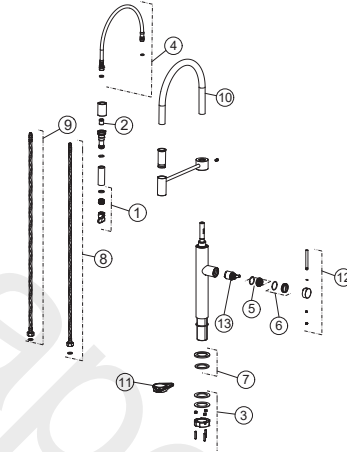

100284536 brushed stainless steel

ROUND INOX_Single lever sink mixer with pull-out shower and swivel spout. Ø25 ceramic cartridge and 3/8" connection. Length of hoses 494 mm and "Plus" aerator.

Spare parts

POS.	SAP	ART.	RRP*
1	100286643	AERATOR + KEY ROUND INOX SINK MIXER	-
2	100286671	CHECK VALVE ROUND INOX SINK MIXER	-
3	100286653	FIXING KIT ROUND INOX SINK MIXER	-
4	100286661	HOSE FOR PULL OUT ROUND INOX SINK MIXER	-
5	100286637	CARTRIDGE NUT ROUND INOX SINK MIXER	-
6	100286609	NUT TRIM ROUND INOX SINK MIXER BR. STEEL	-
7	100286652	BASE ROUND INOX SINK MIXER BR. STEEL	-
8	100286628	RED HOSE ROUND INOX SINK MIXER	-
9	100286627	BLUE HOSE ROUND INOX SINK MIXER	-
10	100286644	BLACK TUBE ROUND INOX SINK MIXER	-
11	100286670	FIXING TRIANGLE ROUND INOX SINK MIXER	-
12	100286654	HANDLE ROUND INOX SINK MIXER BR. STEEL	-
13	100286607	CARTRIDGE ROUND INOX SINK MIXER	-