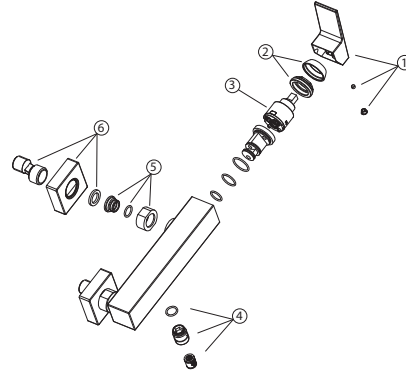

## 100284563 brushed titanium

Wall mounted exposed shower mixer with Ø35 mm ceramic cartridge and 1/2" connections. Centre distance 150 +/-15 mm. Flow rate 18 l/min. at 3 bar.

### Spare parts

POS.	SAP	ART.	RRP*
1	100287279	HANDLE SQUARE EXPOSED SHOW AND SH/BATH B	-
2	100287285	TRIM + NUT SQUARE EXPOSED BR TIT	-
3	100130677	CART.H.FLOW K35 WITHOUT DIST.& HOT LIMIT	-
4	100287292	TRIM+CHECK VALVE EXPOSED SQUARE BR TIT	-
5	100287284	FIXING NUT SQUARE EXPOSED SHOWER BR TIT	-
6	100287276	TRIM + S-ELBOW (1X) SQUARE EXPOSED SHOWE	-