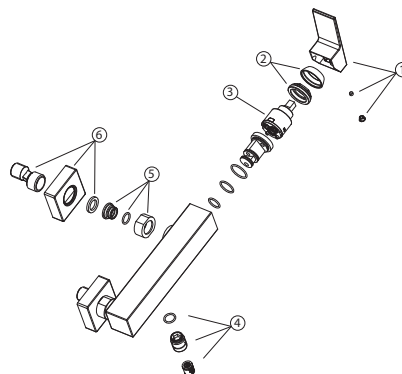

100284564 brushed copper

Wall mounted exposed shower mixer with Ø35 mm ceramic cartridge and 1/2" connections. Centre distance 150 +/-15 mm. Flow rate 18 l/min. at 3 bar.

Spare parts

POS.	SAP	ART.	RRP*
1	100287264	HANDLE SQUARE EXPOSED SHOW AND SH/BATH B	-
2	100287283	TRIM + NUT SQUARE EXPOSED BR COPP	-
3	100130677	CART.H.FLOW K35 WITHOUT DIST.& HOT LIMIT	-
4	100287262	TRIM+CHECK VALVE EXPOSED SQUARE BR COPP	-
5	100287305	FIXING NUT SQUARE EXPOSED SHOWER BR COPP	-
6	100287269	TRIM + S-ELBOW (1X) SQUARE EXPOSED SHOWE	-