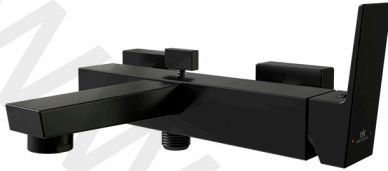

100284570 brushed titanium

Wall mounted exposed bath shower mixer with Ø35 mm ceramic cartridge, 1/2" connections, semi-automatic diverter and "plus" aerator. Centre distance 150+/-15 mm. Flow rate for shower: 18 l/min. at 3 bar and flow rate bath: 15,98 l/min. at 3 bar.

Spare parts

POS.	SAP	ART.	RRP*
1	100287279	HANDLE SQUARE EXPOSED SHOW AND SH/BATH B	-
2	100287285	TRIM + NUT SQUARE EXPOSED BR TIT	-
3	100130677	CART.H.FLOW K35 WITHOUT DIST.& HOT LIMIT	-
4	100287333	CONNECTOR SQUARE SPOUT SHOWER EXPOSED	-
5	100287259	SPOUT SQUARE EXPOSED SHOWER/BATH BR TIT	-
6	100287308	HOUSING + AERATOR SQUARE EXPOSED SHOWER/	-
7	100287344	TIRADOR INV EXTERNO SQUARE B/D COB CEP	-
8	100287277	DIVERTER SQUARE EXPOSED SHOWER/BATH BR T	-
9	100287284	FIXING NUT SQUARE EXPOSED SHOWER BR TIT	-
10	100287276	TRIM + S-ELBOW (1X) SQUARE EXPOSED SHOWE	-