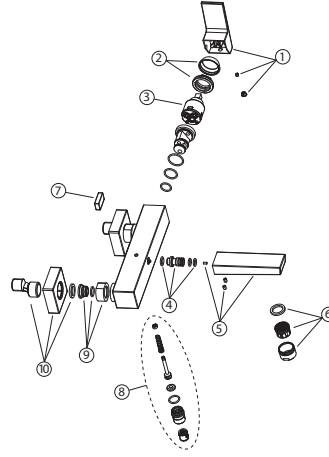

100284570 brushed titanium

Wall mounted exposed bath shower mixer with Ø35 mm ceramic cartridge, 1/2" connections, semi-automatic diverter and "plus" aerator. Centre distance 150+/-15 mm. Flow rate for shower: 18 l/min. at 3 bar and flow rate bath: 15,98 l/min. at 3 bar.

Spare parts

POS.	SAP	ART.	RRP*
1	100287279	HANDLE SQUARE EXPOSED SHOW AND SH/BATH B	-
2	100287285	TRIM + NUT SQUARE EXPOSED BR TIT	-
3	100130677	CART.H.FLOW K35 WITHOUT DIST.& HOT LIMIT	-
4	100287333	CONNECTOR SQUARE SPOUT SHOWER EXPOSED	-
5	100287259	SPOUT SQUARE EXPOSED SHOWER/BATH BR TIT	-
6	100287308	HOUSING + AERATOR SQUARE EXPOSED SHOWER/	-
7	100287344	TIRADOR INV EXTERNO SQUARE B/D COB CEP	-
8	100287277	DIVERTER SQUARE EXPOSED SHOWER/BATH BR T	-
9	100287284	FIXING NUT SQUARE EXPOSED SHOWER BR TIT	-
10	100287276	TRIM + S-ELBOW (1X) SQUARE EXPOSED SHOWE	-