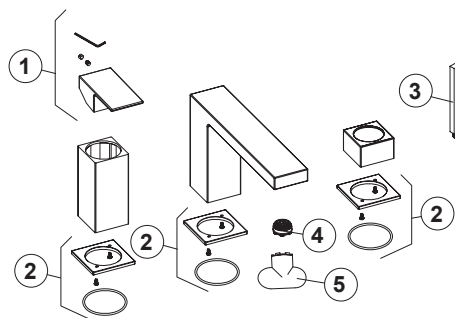

100284617 chrome

External part 3-piece bathtub installation battery

Spare parts

POS.	SAP	ART.	RRP*
1	100292738	MANETA SQUARE INSTALACION BAÑERA CROMO	-
2	100165567	ACRO N 3 HOLE DECK MOUNTED BATH EXT	-
3	100038634	COTA HANDSHOWER CHROME	-
4	100151950	FLOW REGULATOR 1.75 GPM CONC. AERATOR	-
5	100081786	LLAVE AIREADOR ENCASTRADO ESTANDAR	-