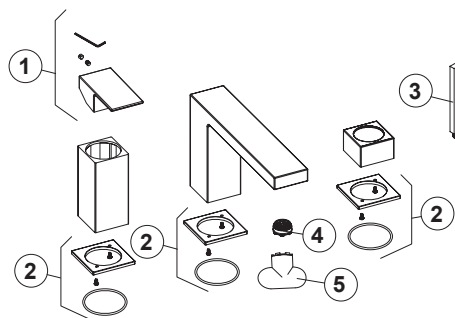

## 100284636 Matt black

External part 3-piece bathtub installation battery

### Spare parts

POS.	SAP	ART.	RRP*
1	100292699	MANETA SQUARE INSTALACION BAÑERA NEGRO	-
2	100289354	REP. BASE SQUARE BATHTUB DECK MOUNT BLAC	-
3	100213273	COTA HANDSHOWER CHROME BLACK	-
4	100151950	FLOW REGULATOR 1.75 GPM CONC. AERATOR	-
5	100081786	LLAVE AIREADOR ENCASTRADO ESTANDAR	-