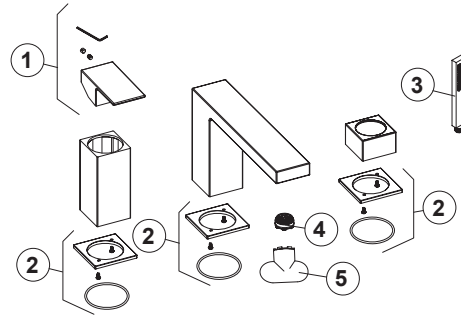

100284643 copper

External part 3-piece bathtub installation battery

Spare parts

| POS. | SAP | ART. | RRP* |
|------|-----------|--|------|
| 1 | 100292761 | MANETA SQUARE INSTALACION BAÑERA COB | - |
| 2 | 100292780 | BASE SQUARE INTALACION BA COB | - |
| 3 | 100280811 | SINGLE FUNCTION HANDSHOWER COTA COPPER | - |
| 4 | 100151950 | FLOW REGULATOR 1.75 GPM CONC. AERATOR | - |
| 5 | 100081786 | LLAVE AIREADOR ENCASTRADO ESTANDAR | - |