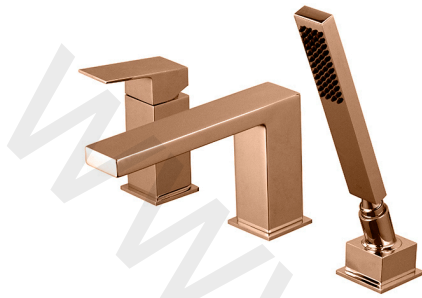

100284643 copper

External part 3-piece bathtub installation battery

Spare parts

| POS. | SAP | ART. | RRP* |
|------|-----------|--|------|
| 1 | 100292761 | MANETA SQUARE INSTALACION BAÑERA COB | - |
| 2 | 100292780 | BASE SQUARE INTALACION BA COB | - |
| 3 | 100280811 | SINGLE FUNCTION HANDSHOWER COTA COPPER | - |
| 4 | 100151950 | FLOW REGULATOR 1.75 GPM CONC. AERATOR | - |
| 5 | 100081786 | LLAVE AIREADOR ENCASTRADO ESTANDAR | - |