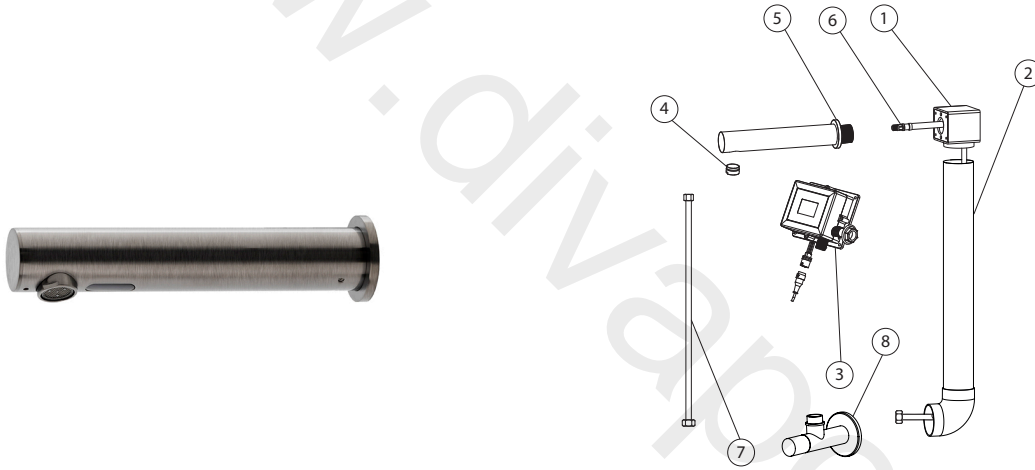

100286556 brushed titanium

ROUND - Electronic basin mixer with one water inlet 1/2" connections, "plus" aerator, without pop up waste. 220V 50Hz. Flow rate 5 l/min at 3 bar. Filters included

Spare parts

POS.	SAP	ART.	RRP*
1	100241894	REP. CAJA ENCASTRE CAÑOS SENSOR	-
2	100241858	REP. PVC TUBE 600 MM SENSOR SPOUTS	-
3	100241904	REP. CAJA DE CONTROL AC CAÑO SENSOR	-
4	100286611	REP. AIREADOR LLAVE CA SENS TIT CEP	-
5	100286620	REP. TRIM SENSOR SPOUT BR COPP	-
6	100241905	REP. HOSE 1000 MM SENSOR SPOUT	-
7	100239110	REP. HOSE 400 MM SENSOR SPOUT G1/2 G3/8	-
8	100286610	HOTELS CUT OFF VALVE BR TIT	-