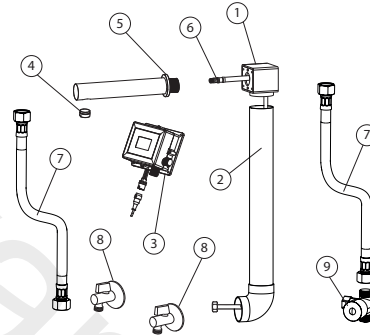

100286596 copper

ROUND - Electronic basin mixer with 2 water inlets 1/2" connections, "plus" aerator, without pop up waste. Battery 4x1,5V (AA). Flow rate 5 l/min at 3 bar. Filters and batteries included.

Spare parts

POS.	SAP	ART.	RRP*
1	100241894	REP. CAJA ENCASTRE CAÑOS SENSOR	-
2	100241858	REP. PVC TUBE 600 MM SENSOR SPOUTS	-
3	100241859	REP. CAJA DE CONTROL DC CAÑO SENSOR	-
4	100286567	REP. AIREADOR LLAVE CA SENSOR COB	-
5	100286583	REP. TRIM SENSOR SPOUT COPP	-
6	100241905	REP. HOSE 1000 MM SENSOR SPOUT	-
7	100239110	REP. HOSE 400 MM SENSOR SPOUT G1/2 G3/8	-
8	100286573	HOTELS CUT OFF VALVE COPP	-
9	100181805	REP VALVE SQUARE FAUCET	-