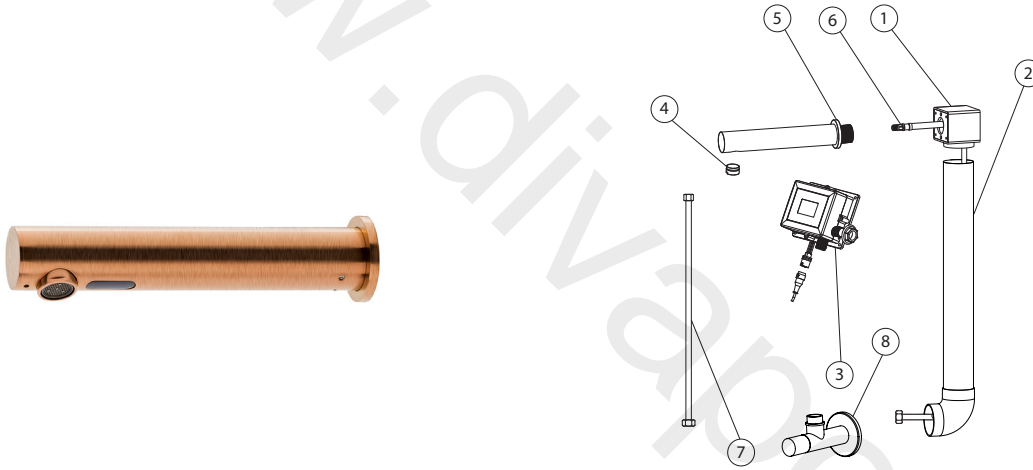

100286600 brushed copper

ROUND - Electronic basin mixer with one water inlet 1/2" connections, "plus" aerator, without pop up waste. 220V 50Hz. Flow rate 5 l/min at 3 bar. Filters included

Spare parts

POS.	SAP	ART.	RRP*
1	100241894	REP. CAJA ENCASTRE CAÑOS SENSOR	-
2	100241858	REP. PVC TUBE 600 MM SENSOR SPOUTS	-
3	100241904	REP. CAJA DE CONTROL AC CAÑO SENSOR	-
4	100286582	REP AERATOR SENSOR SPOUT BR COP	-
5	100286584	REP. TRIM SENSOR SPOUT BR COPP	-
6	100241905	REP. HOSE 1000 MM SENSOR SPOUT	-
7	100239110	REP. HOSE 400 MM SENSOR SPOUT G1/2 G3/8	-
8	100286574	HOTELS CUT OFF VALVE BR COPP	-