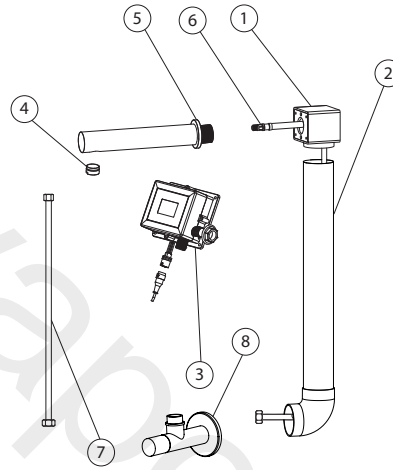

100286602 copper

ROUND - Electronic basin mixer with one water inlet 1/2" connections, "plus" aerator, without pop up waste. 220V 50Hz. Flow rate 5 l/min at 3 bar. Filters included

Spare parts

POS.	SAP	ART.	RRP*
1	100241894	REP. CAJA ENCASTRE CAÑOS SENSOR	-
2	100241858	REP. PVC TUBE 600 MM SENSOR SPOUTS	-
3	100241904	REP. CAJA DE CONTROL AC CAÑO SENSOR	-
4	100286567	REP. AIREADOR LLAVE CA SENSOR COB	-
5	100286583	REP. TRIM SENSOR SPOUT COPP	-
6	100241905	REP. HOSE 1000 MM SENSOR SPOUT	-
7	100239110	REP. HOSE 400 MM SENSOR SPOUT G1/2 G3/8	-
8	100286573	HOTELS CUT OFF VALVE COPP	-