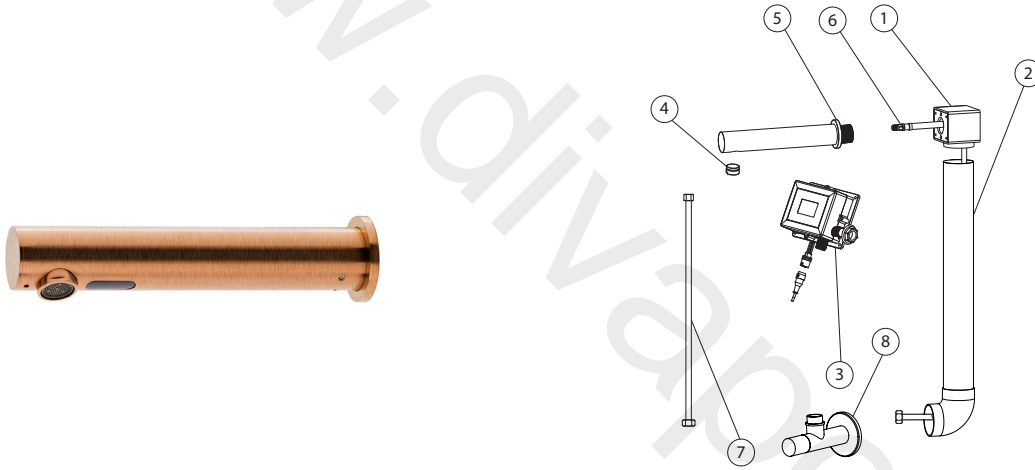

100286604 brushed copper

ROUND - Electronic basin mixer with one water inlet 1/2" connections, "plus" aerator, without pop up waste. Battery 4x1,5V (AA). Flow rate 5 l/min at 3 bar. Filters and batteries included.

Spare parts

POS.	SAP	ART.	RRP*
1	100241894	REP. CAJA ENCASTRE CAÑOS SENSOR	-
2	100241858	REP. PVC TUBE 600 MM SENSOR SPOUTS	-
3	100241859	REP. CAJA DE CONTROL DC CAÑO SENSOR	-
4	100286582	REP AERATOR SENSOR SPOUT BR COP	-
5	100286584	REP. TRIM SENSOR SPOUT BR COPP	-
6	100241905	REP. HOSE 1000 MM SENSOR SPOUT	-
7	100239110	REP. HOSE 400 MM SENSOR SPOUT G1/2 G3/8	-
8	100286574	HOTELS CUT OFF VALVE BR COPP	-